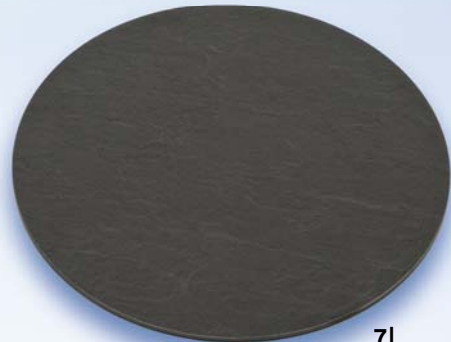

7|

non-slip
rubber feet

Presentation & Serving plates

Attractive Plates made of food-safe artificial slate. Sturdy and particularly easy to maintain, stands on non-slip rubber feet.

Further designs available on request.

ABS-Plastic¹

- durable and highly resistant to breakage
- glossy surface
- temperature-resistant from -25° to +80° C
- dishwasher-safe
- food-safe

INFO

Item No.	Size	p.u.*
1| Heart-shaped serving plate		
100351	53 x 45 cm	1 piece
100411	62 x 54 cm	1 piece
2| Flower-shaped serving plate		
100350	Ø 48,5 cm	1 piece
3| Oval serving plate		
100352	67 x 47 cm	1 piece
4| Gourmet plate		
100950	66 x 44 cm	1 piece
5| Fish-shaped serving plate		
100625	74 x 24 cm	1 piece
6| Drop-shaped serving plate		
100353	69 x 50 cm	1 piece
7| Round plates		
100718	Ø 40 cm	1 piece
101190	Ø 60 cm	1 piece