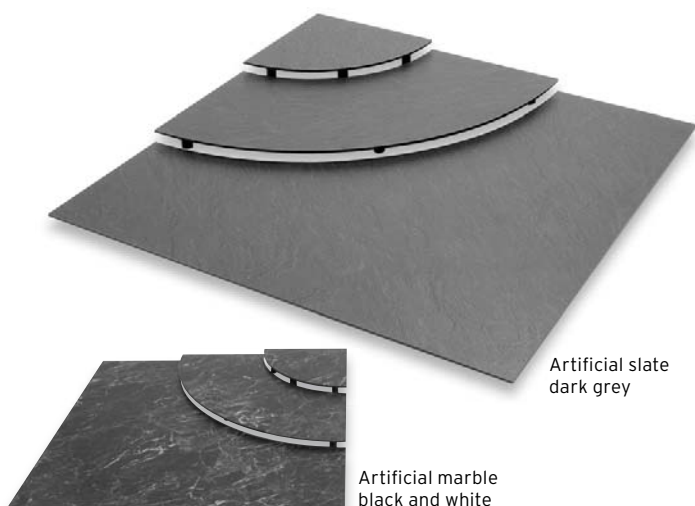

One System.

Several Options.

arcoplast 

For Example:

Arch Sets "Block"

Quarter or half Block, with or without steps, a whichever combination you would prefer: Arcoplast Tray and Step sets offer you all the options.

→ Arch Sets Page 6 onwards

Wide range of designs & expandable.

The shapes and sizes of the Arcoplast step and tray sets present a system where the components match each other perfectly. It offers you a wide range of options to present your products over and over again.

Arch Sets "Block"

Arch Step Set "Quarter Block"

3-piece Step Set made of food-safe artificial slate- or artificial marble steps, the step height being 2 / 4.5 / 6.5 cm.

Suitable for Arch Tray Set "quarter Block".