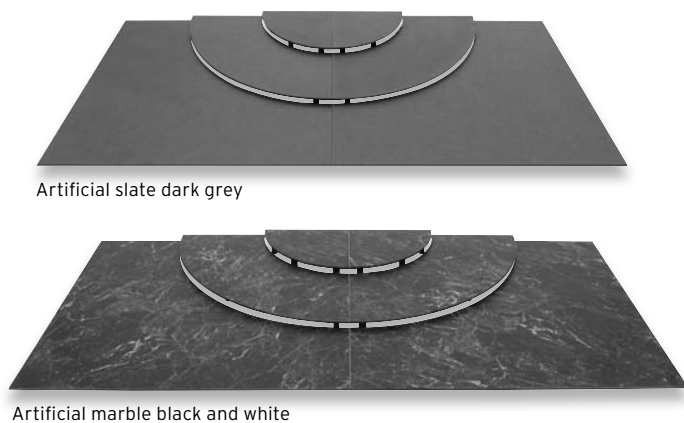

Arch Sets "Block"

Arch Step Set "Quarter Block"

3-piece Step Set made of food-safe artificial slate- or artificial marble steps, the step height being 2 / 4.5 / 6.5 cm.

Suitable for Arch Tray Set "quarter Block".

Item No	Finish	Size (W x L x H)	p.u.*
101282	Artificial slate	80 x 80 x 6,5 cm	1 Set
101013	Artificial slate	84 x 84 x 6,5 cm	1 Set
101700	Artificial marble	80 x 80 x 6,5 cm	1 Set
101699	Artificial marble	84 x 84 x 6,5 cm	1 Set

Arch Step Set "Half Block"

6-piece Step Set made of artificial food-safe slate- or artificial marble steps, the step height being 2 / 4.5 / 6.5 cm.

Suitable for Arch Tray Set "half Block".

Item No	Finish	Size (W x L x H)	p.u.*
101853	Artificial slate	160 x 80 x 6,5 cm	1 Set
101851	Artificial slate	168 x 84 x 6,5 cm	1 Set
101854	Artificial marble	160 x 80 x 6,5 cm	1 Set
101852	Artificial marble	168 x 84 x 6,5 cm	1 Set