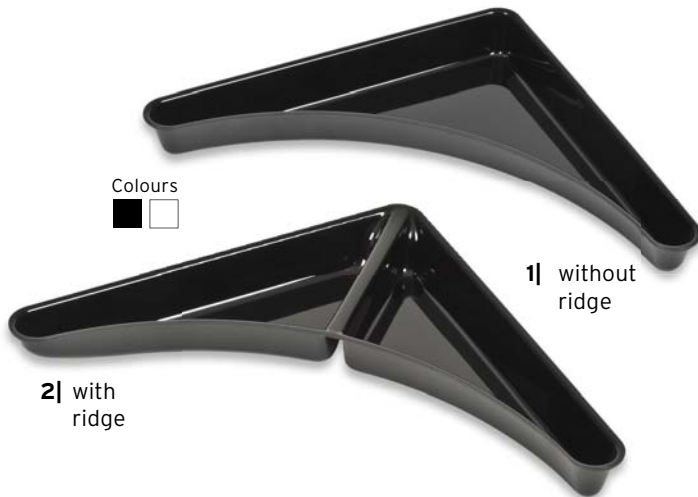

1| 15-piece

Colours

2| 11-piece

3| 13-piece

Colours

4| 9-piece

5| 10-piece

Colours

6| 6-piece

Rotary plate and Trays "Carousel"

Artificial slate
dark grey

Rotary plate "Carousel"

Smooth running rotary disc made of artificial food-safe slate.
Suitable for trays and tray sets "Carousel".

Item No.	Finish	Size Ø	p.u.*
101819	Artificial slate	75 cm	1 piece

Colours
■ □

Central tray "Carousel"

Tray made of high-quality ABS-plastic.
Suitable for the tray sets "Carousel".

Colour/Item No	Size Ø	Edge height	p.u.*
■ 101896 □ 101904	28 cm	4 cm	1 piece
■ 101897 □ 101905	28 cm	6 cm	1 piece

Colours
■ □

1| without
ridge

2| with
ridge

Outer trays "Carousel"

Tray made of high-quality ABS-plastic.
Suitable for the tray sets "Carousel".

1| Outer tray without ridge

Colour/Item No	Size	Edge height	p.u.*
■ 101902 □ 101910	57 x 42/42 cm	4 cm	1 piece
■ 101903 □ 101911	57 x 42/42 cm	6 cm	1 piece