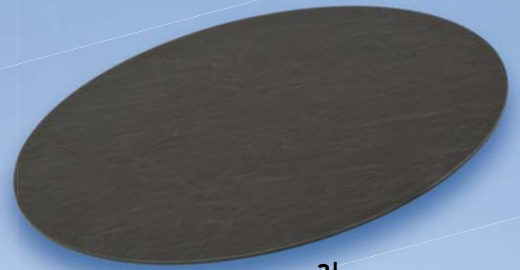

1|

2|

3|

4|

5|

6|

7|

non-slip
rubber feet

Presentation & Serving plates

Attractive Plates made of food-safe artificial slate. Sturdy and particularly easy to maintain, stands on non-slip rubber feet.

Further designs available on request.

ABS-Plastic¹

- durable and highly resistant to breakage
- glossy surface
- temperature-resistant from -25° to +80° C
- dishwasher-safe
- food-safe

INFO

Item No.	Size	p.u.*
1| Heart-shaped serving plate		
100351	53 x 45 cm	1 piece
100411	62 x 54 cm	1 piece
2| Flower-shaped serving plate		
100350	Ø 48,5 cm	1 piece
3| Oval serving plate		
100352	67 x 47 cm	1 piece
4| Gourmet plate		
100950	66 x 44 cm	1 piece
5| Fish-shaped serving plate		
100625	74 x 24 cm	1 piece
6| Drop-shaped serving plate		
100353	69 x 50 cm	1 piece
7| Round plates		
100718	Ø 40 cm	1 piece
101190	Ø 60 cm	1 piece