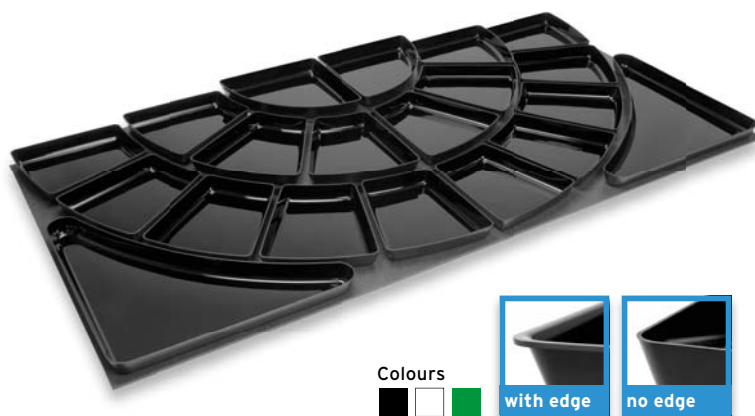

Item No	Finish	Size (W x L x H)	p.u.*
101282	Artificial slate	80 x 80 x 6,5 cm	1 Set
101013	Artificial slate	84 x 84 x 6,5 cm	1 Set
101700	Artificial marble	80 x 80 x 6,5 cm	1 Set
101699	Artificial marble	84 x 84 x 6,5 cm	1 Set

Arch Step Set "Half Block"

6-piece Step Set made of artificial food-safe slate- or artificial marble steps, the step height being 2 / 4.5 / 6.5 cm.

Suitable for Arch Tray Set "half Block".

Item No	Finish	Size (W x L x H)	p.u.*
101853	Artificial slate	160 x 80 x 6,5 cm	1 Set
101851	Artificial slate	168 x 84 x 6,5 cm	1 Set
101854	Artificial marble	160 x 80 x 6,5 cm	1 Set
101852	Artificial marble	168 x 84 x 6,5 cm	1 Set

Arch Tray Set "Quarter Block"

10-piece Tray Set made of high-quality ABS-plastic. Delivery without the Step set.

Suitable for Arch Step Set "quarter Block".

Colour/Item No.	Edge height	Edge type	p.u.*
■ 101665 □ 102051 ■ 102052	2 cm	no edge	1Set
■ 101561 □ 102055 ■ 101694	4 cm	no edge	1Set
■ 101784 □ 102059 ■ 102060	6 cm	with edge	1Set

Arch Tray Set "Half Block"

20-piece Tray Set made of high-quality ABS-plastic. Delivery without the Step set.

Suitable for Arch Step Set "half Block".

Colour/Item No.	Edge height	Edge type	p.u.*
■ 101666 □ 102053 ■ 102054	2 cm	no edge	1Set
■ 101459 □ 102057 ■ 102058	4 cm	no edge	1Set
■ 101797 □ 102061 ■ 102062	6 cm	with edge	1Set