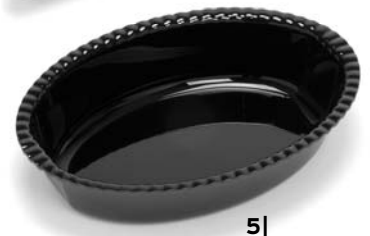

*packaging unit | ¹ Alcohol and Benzene can damage the surface of ABS-plastic.