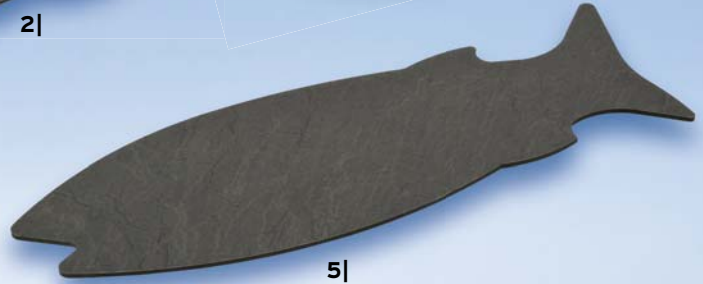

1|

2|

3|

4|

5|

6|

7|

non-slip
rubber feet

Presentation & Serving plates

Attractive Plates made of food-safe artificial slate. Sturdy and particularly easy to maintain, stands on non-slip rubber feet.

Further designs available on request.

ABS-Plastic¹

- durable and highly resistant to breakage
- glossy surface
- temperature-resistant from -25° to +80° C
- dishwasher-safe
- food-safe

INFO

Item No.	Size	p.u.*
1| Heart-shaped serving plate		
100351	53 x 45 cm	1 piece
100411	62 x 54 cm	1 piece
2| Flower-shaped serving plate		
100350	Ø 48,5 cm	1 piece
3| Oval serving plate		
100352	67 x 47 cm	1 piece
4| Gourmet plate		
100950	66 x 44 cm	1 piece
5| Fish-shaped serving plate		
100625	74 x 24 cm	1 piece
6| Drop-shaped serving plate		
100353	69 x 50 cm	1 piece
7| Round plates		
100718	Ø 40 cm	1 piece
101190	Ø 60 cm	1 piece