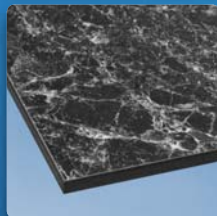

INFO

Artificial slate

- surface with slate-like appearance, dark grey textured
- scratch-resistant and breakage-resistant
- dishwasher-safe
- food-safe

INFO

Artificial marble

- surface made of artificial black-white marble,
- scratch-resistant and breakage-resistant
- dishwasher-safe
- food-safe