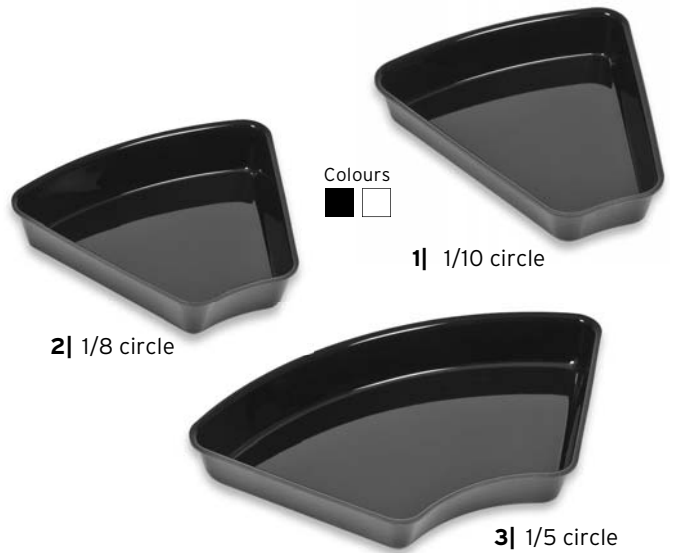

6| 6-piece

Rotary plate and Trays "Carousel"

Artificial slate
dark grey

Rotary plate "Carousel"

Smooth running rotary disc made of artificial food-safe slate.
Suitable for trays and tray sets "Carousel".

Item No.	Finish	Size Ø	p.u.*
101819	Artificial slate	75 cm	1 piece

Colours
■ □

Central tray "Carousel"

Tray made of high-quality ABS-plastic.
Suitable for the tray sets "Carousel".

Colour/Item No	Size Ø	Edge height	p.u.*
■ 101896 □ 101904	28 cm	4 cm	1 piece
■ 101897 □ 101905	28 cm	6 cm	1 piece

Colours
■ □

1| without
ridge

2| with
ridge

Outer trays "Carousel"

Tray made of high-quality ABS-plastic.
Suitable for the tray sets "Carousel".

1| Outer tray without ridge

Colour/Item No	Size	Edge height	p.u.*
■ 101902 □ 101910	57 x 42/42 cm	4 cm	1 piece
■ 101903 □ 101911	57 x 42/42 cm	6 cm	1 piece

2| Outer tray with ridge

Colour/Item No	Size	Edge height	p.u.*
■ 102237 □ 102236	57 x 42/42 cm	4 cm	1 piece
■ 102239 □ 102238	57 x 42/42 cm	6 cm	1 piece

Colours
■ □

1| 1/10 circle

2| 1/8 circle

3| 1/5 circle