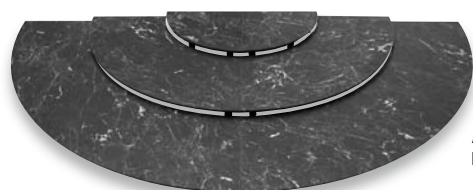

Arch Tray Set "Half Block"

20-piece Tray Set made of high-quality ABS-plastic. Delivery without the Step set.

Suitable for Arch Step Set "half Block".

Colour/Item No.	Edge height	Edge type	p.u.*
■ 101666 □ 102053 ■ 102054	2 cm	no edge	1Set
■ 101459 □ 102057 ■ 102058	4 cm	no edge	1Set
■ 101797 □ 102061 ■ 102062	6 cm	with edge	1Set

Artificial slate dark grey

Artificial marble black and white

with edge

no edge

Colours

Arch Step Set "Quarter Circle"

3-piece Step Set made of food-safe artificial slate- or artificial marble steps, the step height being 2 / 4.5 / 6.5 cm.

Suitable for Arch Tray Set "quarter Circle".

Item No	Finish	Size (W x L x H)	p.u.*
101101	Artificial slate	80 x 80 x 6,5 cm	1 Set
101147	Artificial slate	84 x 84 x 6,5 cm	1 Set
101605	Artificial marble	80 x 80 x 6,5 cm	1 Set
101697	Artificial marble	84 x 84 x 6,5 cm	1 Set

Artificial slate dark grey

Artificial marble black and white

Arch Step Set "Half Circle"

6-piece Step Set made of food-safe artificial slate- or artificial marble steps, the step height being 2 / 4.5 / 6.5 cm.