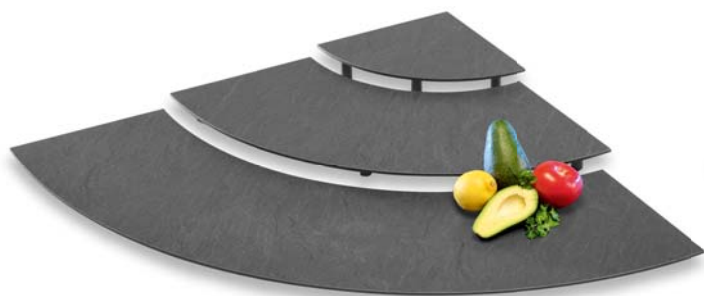

Arch Step Set "Half Block"

6-piece Step Set made of artificial food-safe slate- or artificial marble steps, the step height being 2 / 4.5 / 6.5 cm.

Suitable for Arch Tray Set "half Block".

Item No	Finish	Size (W x L x H)	p.u.*
101853	Artificial slate	160 x 80 x 6,5 cm	1 Set
101851	Artificial slate	168 x 84 x 6,5 cm	1 Set
101854	Artificial marble	160 x 80 x 6,5 cm	1 Set
101852	Artificial marble	168 x 84 x 6,5 cm	1 Set

Arch Tray Set "Quarter Block"

10-piece Tray Set made of high-quality ABS-plastic. Delivery without the Step set.

Suitable for Arch Step Set "quarter Block".

Colour/Item No.	Edge height	Edge type	p.u.*
■ 101665 □ 102051 ■ 102052	2 cm	no edge	1Set
■ 101561 □ 102055 ■ 101694	4 cm	no edge	1Set
■ 101784 □ 102059 ■ 102060	6 cm	with edge	1Set

Arch Tray Set "Half Block"

20-piece Tray Set made of high-quality ABS-plastic. Delivery without the Step set.

Suitable for Arch Step Set "half Block".

Colour/Item No.	Edge height	Edge type	p.u.*
■ 101666 □ 102053 ■ 102054	2 cm	no edge	1Set
■ 101459 □ 102057 ■ 102058	4 cm	no edge	1Set
■ 101797 □ 102061 ■ 102062	6 cm	with edge	1Set

Artificial slate dark grey

Artificial marble black and white

with edge

no edge

Colours

Arch Step Set "Quarter Circle"

3-piece Step Set made of food-safe artificial slate- or artificial marble steps, the step height being 2 / 4.5 / 6.5 cm.